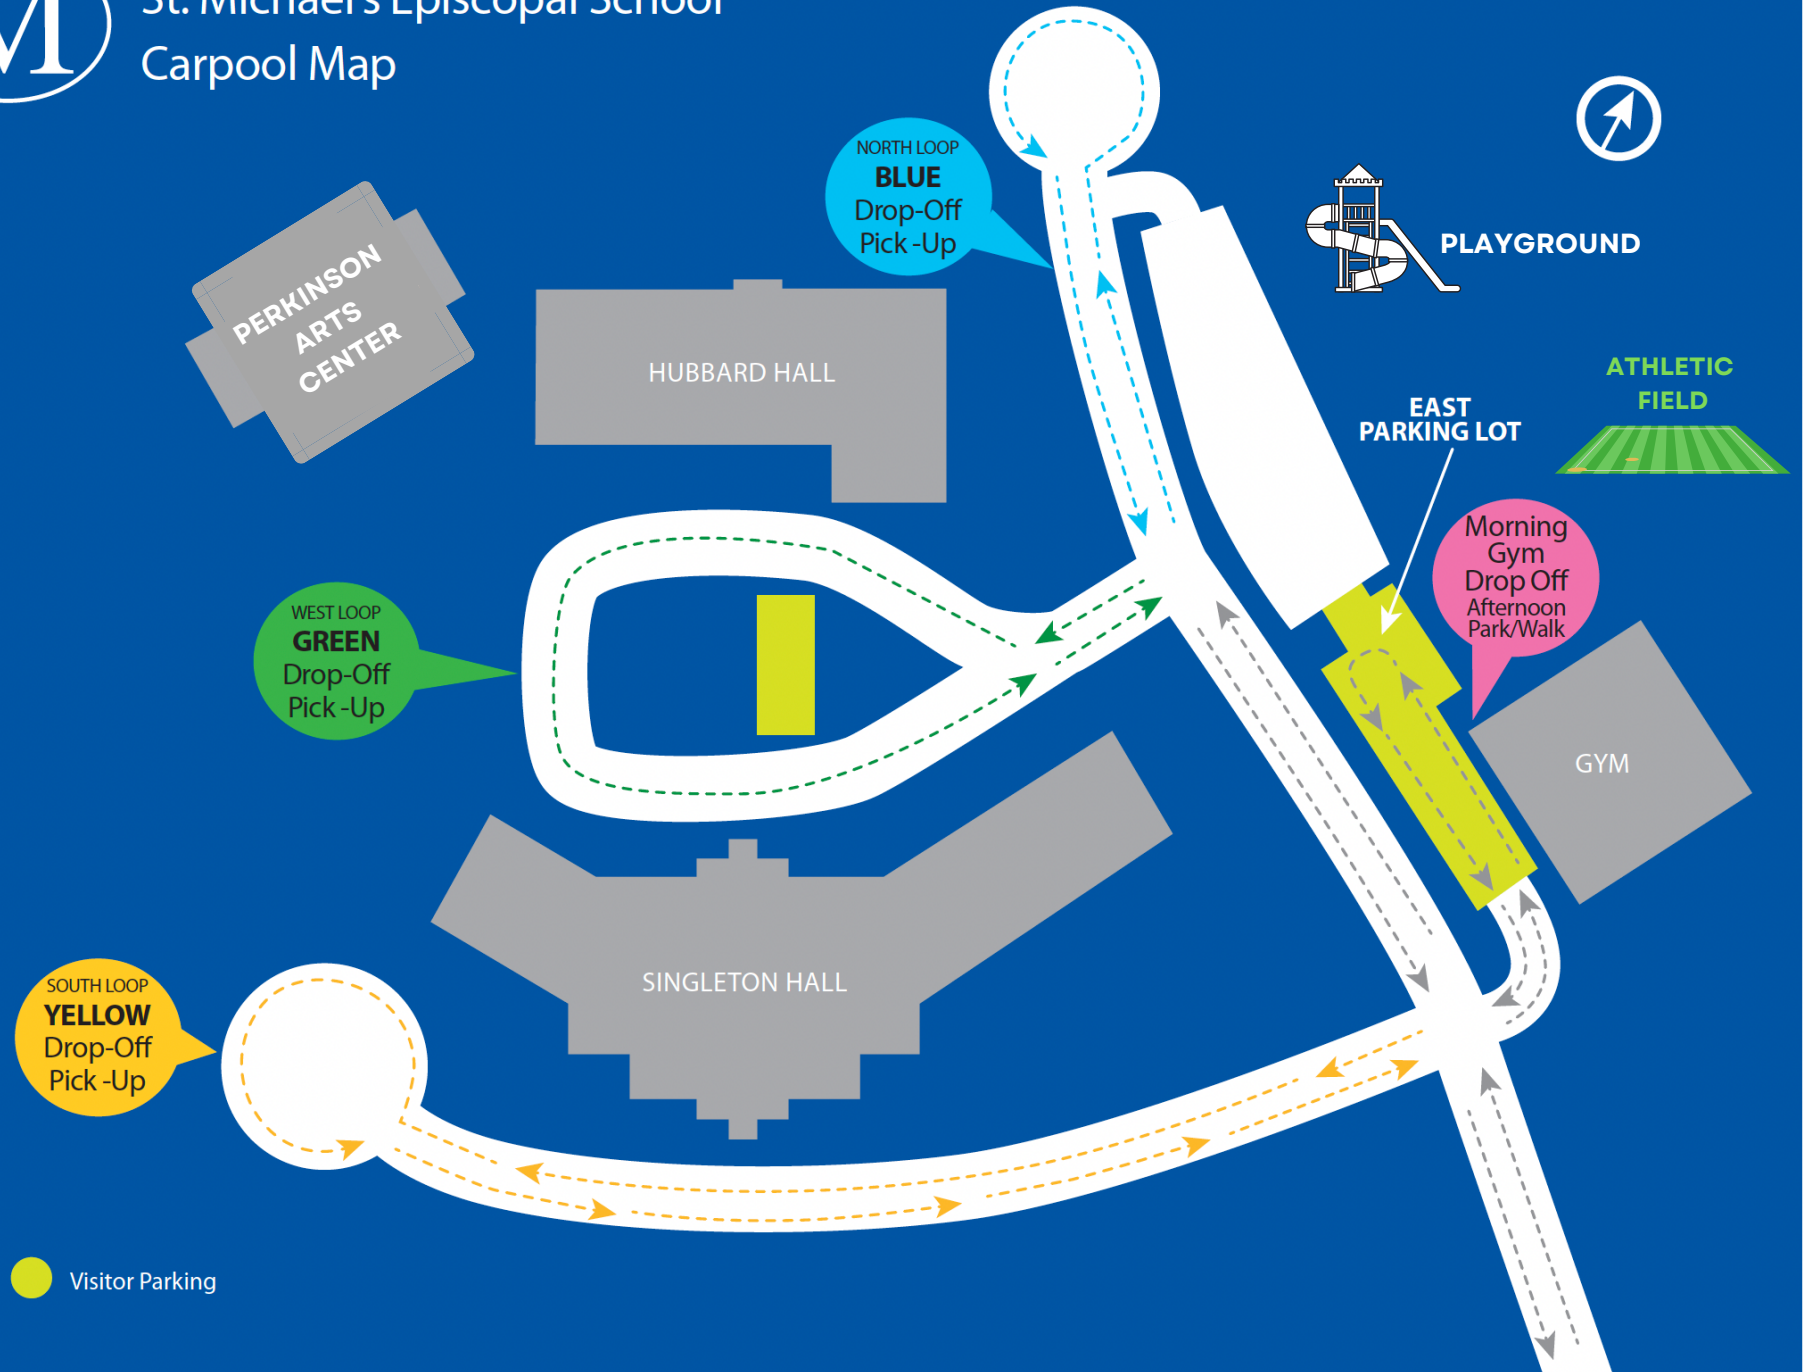

St. Michael's Episcopal School Carpool Map

Families will be assigned a color/carpool loop location at the start of the school year.